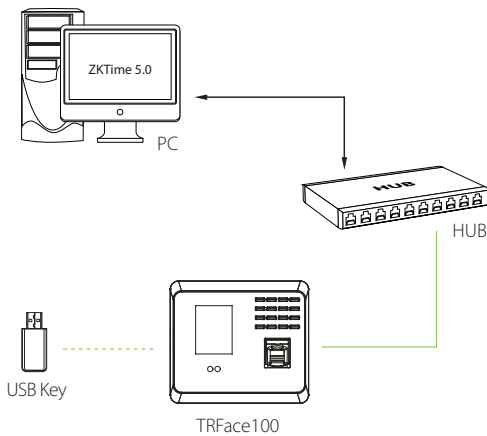

Specifications

Face Capacity	800
Fingerprint Capacity	1,500
Card Capacity	2,000
Record Capacity	80,000
Display	2.8-inch TFT Screen
Communication	TCP/IP,USB-host
Standard Functions	Work Code, SMS, DST, Scheduled-bell, Self-Service Query, Automatic Status Switch, T9 Input, Photo ID, Camera
Software	ZKTime 5.0
Power Supply	DC5V 0.8A
Verification Speed	≤0.5 Sec.
Operating Temp.	0°C - 45°C
Operating Humidity	20% - 80%
Dimension	167.98×148.48×32.8mm (Length×Width×Thickness)
Net Weight	380 G

Configuration

What's in the Box

Screws and Holders

ZKTeco Inc.

ZK Mansion, Wuhe Rd, Gangtou, Bantian, Buji Town,
Longgang District, Shenzhen China 518129
Tel: 86-755-8960 2345/46/47/48
E-mail: sales@zkteco.com
www.zkteco.com

Global Offices:

USA: +1 732-412-6007
EU: +34 916532891
Brazil: +55 31 2515-8326
Thailand: +66-027199154
Mexico: +52-55-52928418

South Africa: +27 12 259 1047
Egypt: +201110444134
Dubai: +971 4 6091 310
India: +91 8123536788
Indonesia: +62 21 2921 8949

Vietnam: +84-0169-5813007
Philippines: +63 9084118832
Russia: +8 915 178-46-81
Turkey: +90 850 811 11 14