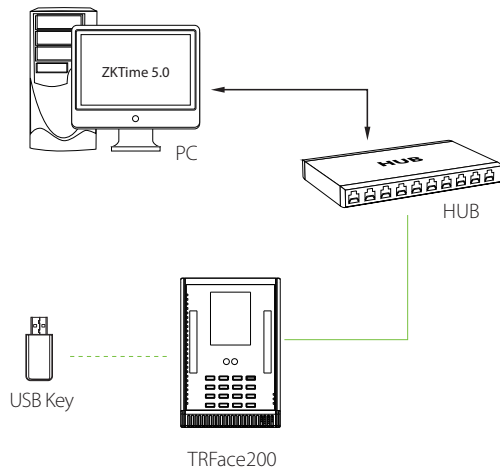

Specifications

Face Capacity	800
Record Capacity	80,000
Display	2.8-inch TFT Screen
Communication	TCP/IP,USB-host
Standard Functions	Work Code, SMS, DST, Scheduled-bell, Self-Service Query, Automatic Status Switch, T9 Input, Photo ID, Camera
Software	ZKTime 5.0
Power Supply	DC5V 0.8A
Verification Speed	≤0.5 Sec.
Operating Temp.	0°C - 45°C
Operating Humidity	20% - 80%
Dimension	109.0×165.5×33.2 mm (Length×Width×Thickness)
Net Weight	264 G

Configuration

What's in the Box

Screws and Holders

ZKTeco Inc.

ZK Mansion, Wuhe Rd, Gangtou, Bantian, Buji Town,
Longgang District, Shenzhen China 518129
Tel: 86-755-8960 2345/46/47/48
E-mail: sales@zkteco.com
www.zkteco.com

Global Offices:

USA: +1 732-412-6007
EU: +34 916532891
Brazil: +55 31 2515-8326
Thailand: +66-027199154
Mexico: +52-55-52928418

South Africa: +27 12 259 1047
Egypt: +201110444134
Dubai: +971 4 6091 310
India: +91 8123536788
Indonesia: +62 21 2921 8949

Vietnam : +84-0169-5813007
Philippines: +63 9084118832
Russia: +8 915 178-46-81
Turkey: +90 850 811 11 14