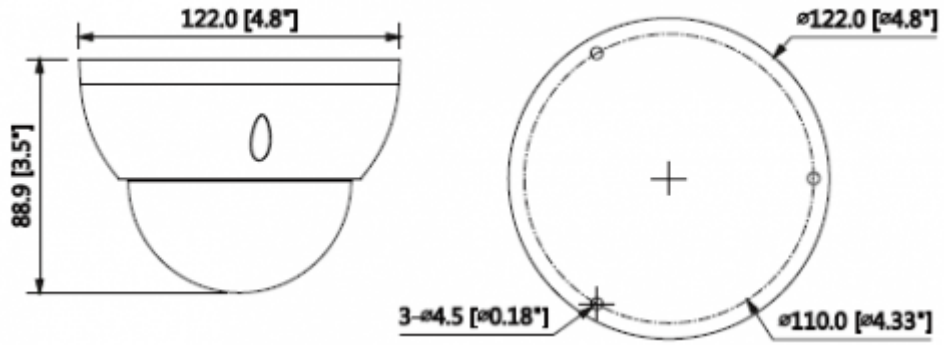

IPC-HDBW2421RP-ZS

4MP WDR IR Dome IP Kamera

Boyutlar	88.9mm x ϕ 122mm
Net Ağırlık	0.4Kg

Junction Mount	Inceiling Mount
PFA137	PFB200C
	
Wall Mount	Pole Mount
PFB203W	PFB203W + PFA152
