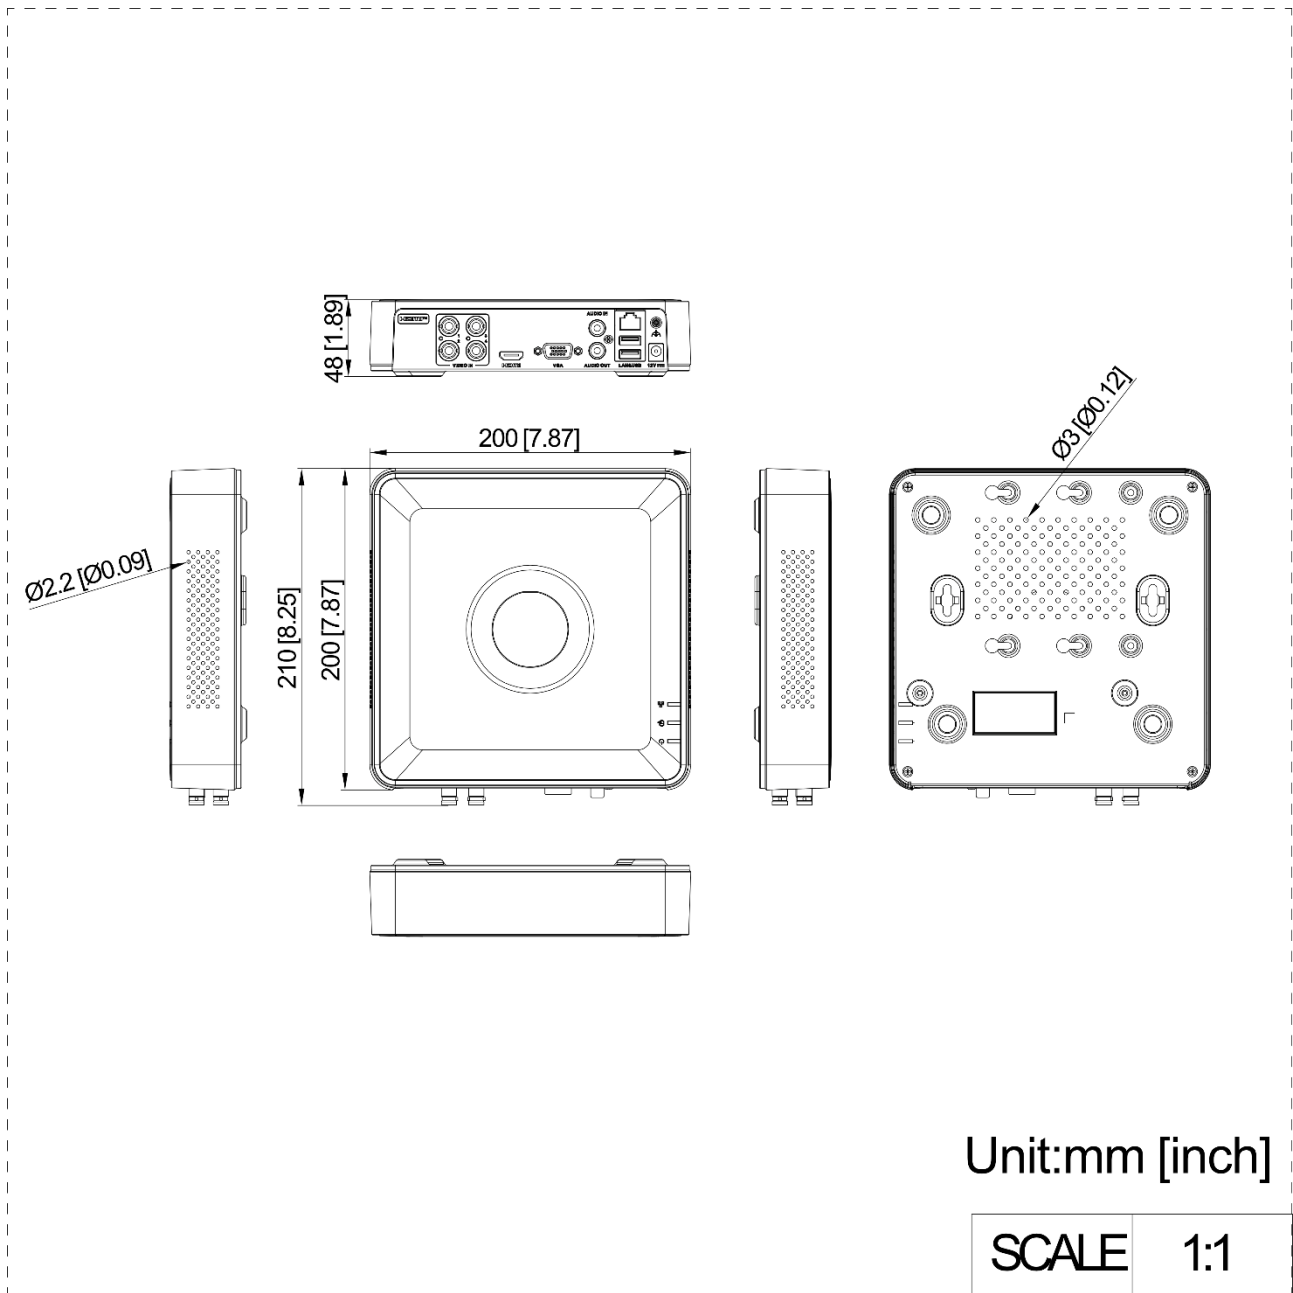

Audio Output	1-ch, RCA (Linear, 1 KΩ)
Two-Way Audio	Reuse the first audio input
Synchronous playback	4-ch
Network	
Total Bandwidth	64 Mbps
Network Protocol	TCP/IP, PPPoE, DHCP, Hik-Connect, DNS, DDNS, NTP, SADP, SMTP, UPnP™, HTTPS
Remote Connection	32
Network Interface	1, RJ45 10/100 Mbps self-adaptive Ethernet interface
Auxiliary Interface	
SATA	1 SATA interface
Capacity	Up to 4 TB capacity for each disk
USB Interface	Rear panel: 2 × USB 2.0
Alarm In/Out	N/A
General	
Power Supply	12 VDC, 1.5 A
Consumption	≤ 16 W (without HDD)
Working Temperature	-10 °C to 55 °C (14 °F to +31 °F)
Working Humidity	10% to 90%
Dimension (W × D × H)	200 × 200 × 48 mm (7.9 × 7.9 × 1.9 inch)
Weight	≤ 0.8 kg (without HDD, 1.8 lb.)

Dimension

Physical Interface

No.	Description	No.	Description
1	Video and coaxial audio in	5	AUDIO IN, RCA connector
2	HDMI interface	6	LAN network interface and USB interface
3	VGA interface	7	12 VDC power input
4	AUDIO OUT, RCA connector	8	GND