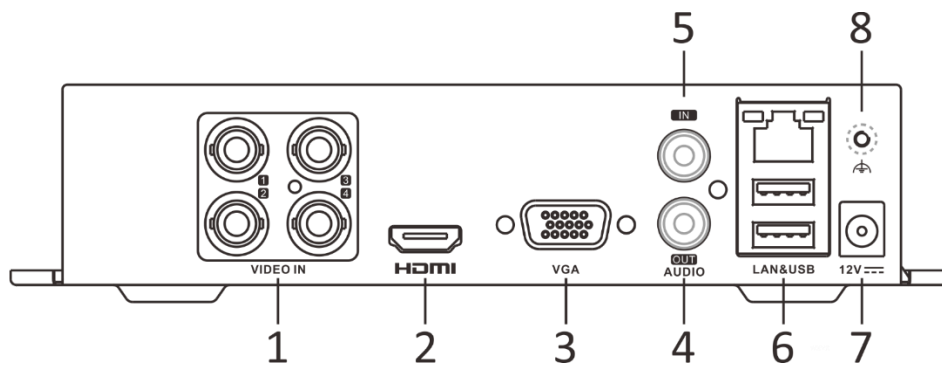

Audio Output	1-ch, RCA (Linear, 1 KΩ)
Two-Way Audio	Reuse the first audio input
Synchronous playback	4-ch
Network	
Total Bandwidth	64 Mbps
Network Protocol	TCP/IP, PPPoE, DHCP, Hik-Connect, DNS, DDNS, NTP, SADP, SMTP, UPnP™, HTTPS
Remote Connection	32
Network Interface	1, RJ45 10/100 Mbps self-adaptive Ethernet interface
Auxiliary Interface	
SATA	1 SATA interface
Capacity	Up to 4 TB capacity for each disk
USB Interface	Rear panel: 2 × USB 2.0
Alarm In/Out	N/A
General	
Power Supply	12 VDC, 1.5 A
Consumption	≤ 16 W (without HDD)
Working Temperature	-10 °C to 55 °C (14 °F to +31 °F)
Working Humidity	10% to 90%
Dimension (W × D × H)	200 × 200 × 48 mm (7.9 × 7.9 × 1.9 inch)
Weight	≤ 0.8 kg (without HDD, 1.8 lb.)

Dimension

Physical Interface

No.	Description	No.	Description
1	Video and coaxial audio in	5	AUDIO IN, RCA connector
2	HDMI interface	6	LAN network interface and USB interface
3	VGA interface	7	12 VDC power input
4	AUDIO OUT, RCA connector	8	GND